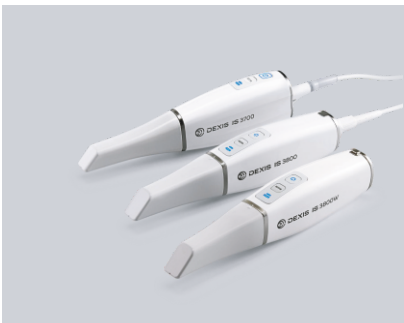

# DENTAL CARE

**Woodpecker Implant Motor  
Implant - X**

The Woodpecker Implant-X is a high-precision dental implant motor.

**ALERIO  
neo**

**Battery Powered Handled Portable  
Dental X-Ray**

Portable, Battery-powered X-ray For Dental Imaging Anywhere.

**PIOON**

**PIOON LASER**

PIOON LASER is a dental diode laser for soft tissue procedures.

**Woodpecker Mini Ray Portable  
X-Ray Machine**

The Woodpecker Mini Ray is a portable dental X-ray machine.

**DEXIS**

**Dexis Intraoral Scanner**

The Dexis is an intraoral scanner for digital impressions.

**W  
WALDENT**

**Waldent EndoPro  
Cordless Endomotor**

The Waldent EndoPro is a cordless endodontic motor.

**OPRAY**